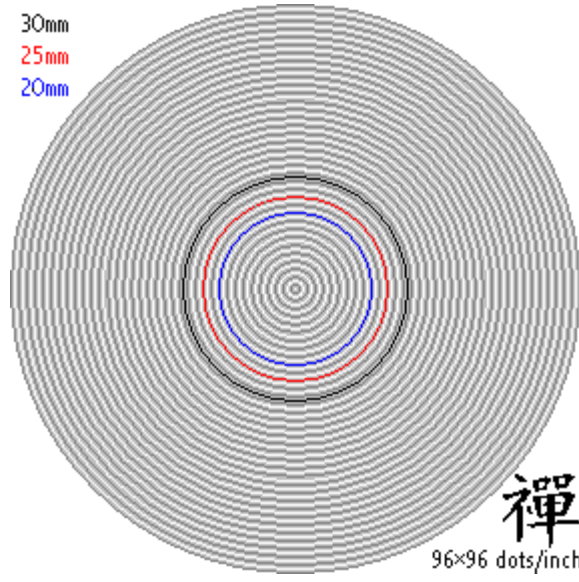

30mm  
25mm  
20mm

禪

<http://zenstoves.net>